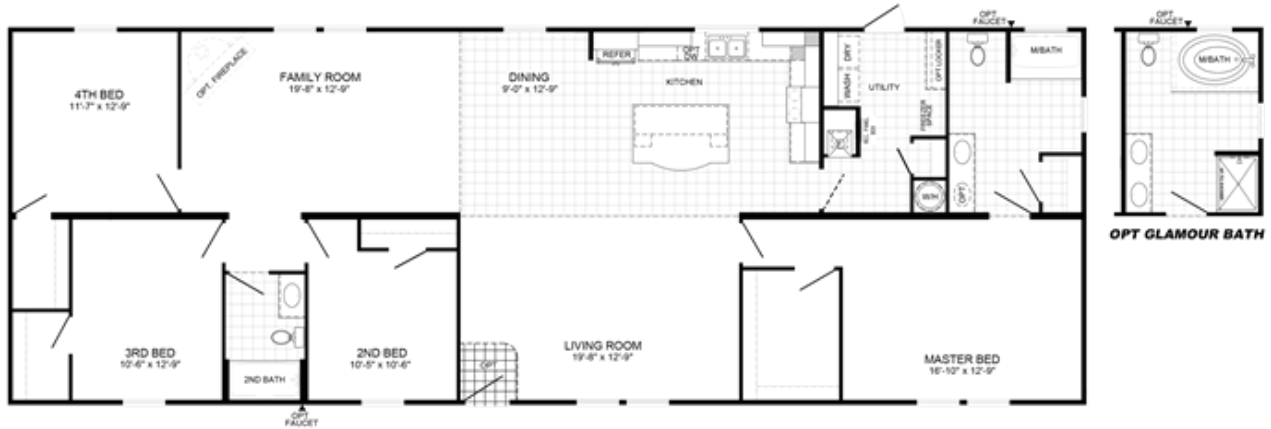

The Virginian

The Virginian

Model number: 76VIR28764AH

4 beds • 2 baths • 2128 sq.ft. • 28' width • 76' depth

Our home building facilities invest in continuous product and process improvements. Plans, dimensions, features, materials, specifications and availability are subject to change without notice or obligation. Renderings and floor plans are representative likenesses of our homes and may differ from the actual homes. We invite you to tour a Home Center near you and inspect the highest value in quality housing available or call (252) 756-6007 to speak with a Home Consultant. Copyright 2017, CMH. All rights reserved.