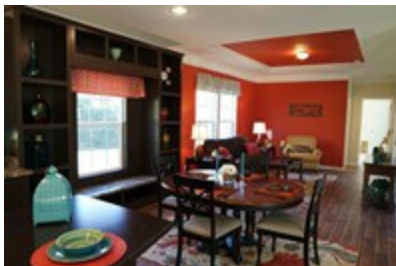

Sweet Caroline

Sweet Caroline Model number: 58SCS28724AM

4 beds • 2 baths • 2016 sq.ft. • 28' width • 72' depth

Our home building facilities invest in continuous product and process improvements. Plans, dimensions, features, materials, specifications and availability are subject to change without notice or obligation. Renderings and floor plans are representative likenesses of our homes and may differ from the actual homes. We invite you to tour a Home Center near you and inspect the highest value in quality housing available or call (252) 756-6007 to speak with a Home Consultant. Copyright 2017, CMH. All rights reserved.