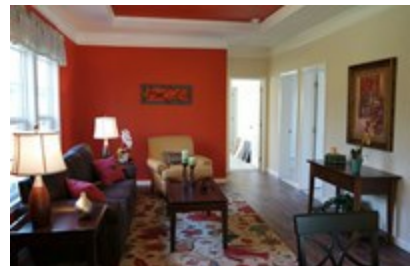

Sweet Caroline

Sweet Caroline Model number: 58SCS28724AM

4 beds • 2 baths • 2016 sq.ft. • 28' width • 72' depth

Our home building facilities invest in continuous product and process improvements. Plans, dimensions, features, materials, specifications and availability are subject to change without notice or obligation. Renderings and floor plans are representative likenesses of our homes and may differ from the actual homes. We invite you to tour a Home Center near you and inspect the highest value in quality housing available or call (252) 756-6007 to speak with a Home Consultant. Copyright 2017, CMH. All rights reserved.