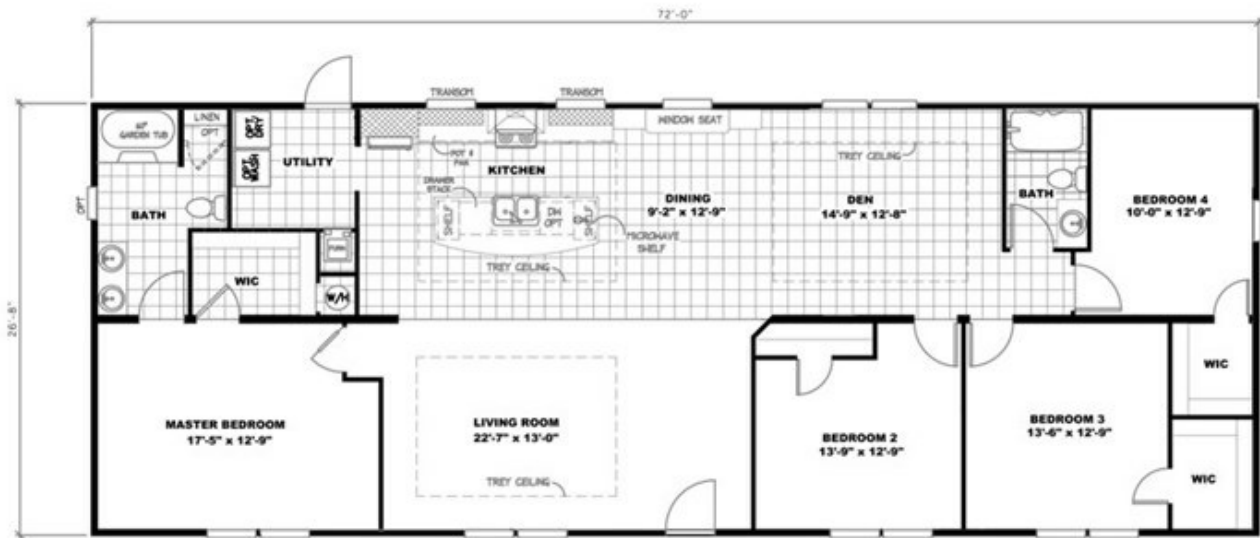

Sweet Caroline

Sweet Caroline Model number: 58SCS28724AM

4 beds • 2 baths • 2016 sq.ft. • 28' width • 72' depth

Our home building facilities invest in continuous product and process improvements. Plans, dimensions, features, materials, specifications and availability are subject to change without notice or obligation. Renderings and floor plans are representative likenesses of our homes and may differ from the actual homes. We invite you to tour a Home Center near you and inspect the highest value in quality housing available or call (252) 756-6007 to speak with a Home Consultant. Copyright 2017, CMH. All rights reserved.